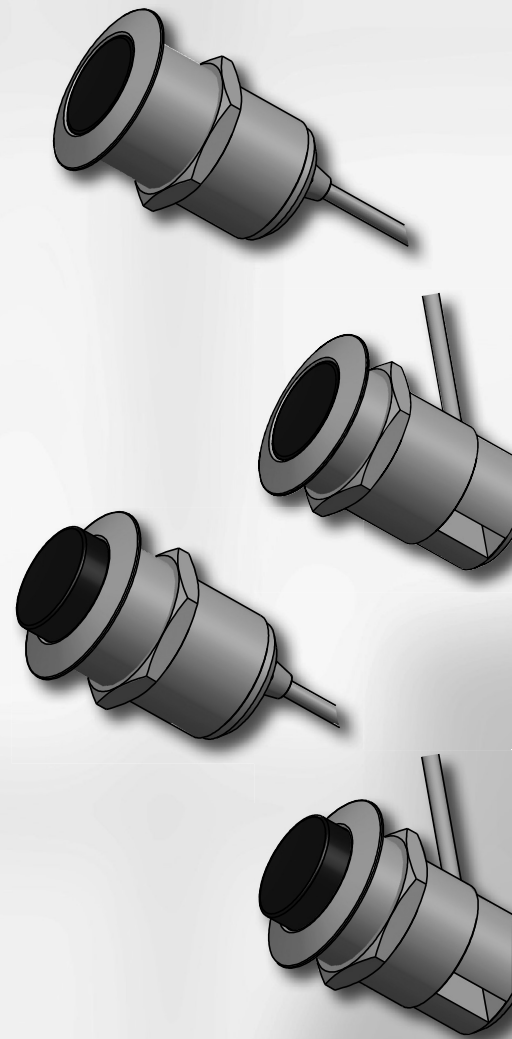

Release heads	Force	G / thread	Part no.
<b>Soft Release</b> 	for BLOC-O-LIFT gas springs to $F_1 = 500 \text{ N}$ suitable for release ways to 2,5 mm	M8x1	075291
		M10x1	006837
<b>Ultra-Soft Release</b> 	for BLOC-O-LIFT gas springs to $F_1 = 1000 \text{ N}$ suitable for release ways to 1,0 mm	M8x1	074574
		M10x1	112485