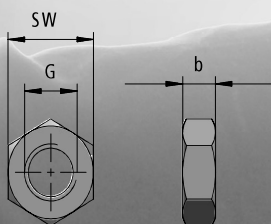

Push-Buttons	Material/Colour	Compatible release heads	A / bowden cable length [mm]	Part no.
Flush push-button with axial bowden cable exit 	button: plastic, black housing: aluminium, silver	075291 (M8x1) 006837 (M10x1)	500	076964
			750	080310
			1000	081983
		074574 (M8x1) 112485 (M10x1)	500	481829
			750	069555
			1000	073140
Flush push-button with lateral bowden cable exit 	button: plastic, black housing: aluminium, silver	075291 (M8x1) 006837 (M10x1)	500	075052
			750	080788
			1000	082222
		074574 (M8x1) 112485 (M10x1)	500	068599
			750	069794
			1000	073379
Protruding push-button with axial bowden cable exit 	button: plastic, black housing: aluminium, silver	075291 (M8x1) 006837 (M10x1)	500	077681
			750	081266
			1000	082461
		074574 (M8x1) 112485 (M10x1)	500	069077
			750	070272
			1000	074096
Protruding push-button with lateral bowden cable exit 	button: plastic, black housing: aluminium, silver	075291 (M8x1) 006837 (M10x1)	500	079354
			750	081505
			1000	082700
		074574 (M8x1) 112485 (M10x1)	500	069316
			750	072901
			1000	074813
Flat lever 	lever: zinc diecasting, black housing: plastic, black	075291 (M8x1) 006837 (M10x1)	500	088197
			750	088675
			1000	104927
		074574 (M8x1) 112485 (M10x1)	500	068838
			750	088436
			1000	105166

Accessories	G / thread	b [mm]	SW [mm]	Part no.
Nuts	M8x1	5	13	012483
	M10x1	6	17	012491