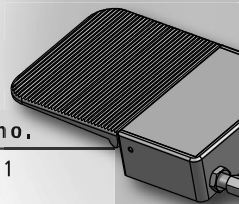

Release heads	Force	G / thread	Part no.
<b>Soft Release</b> 	for BLOC-O-LIFT gas springs to $F_1 = 500 \text{ N}$ suitable for release ways to 2,5 mm	M8x1	075291
		M10x1	006837
<b>Ultra-Soft Release</b> 	for BLOC-O-LIFT gas springs to $F_1 = 1000 \text{ N}$ suitable for release ways to 1,0 mm	M8x1	074574
		M10x1	112485