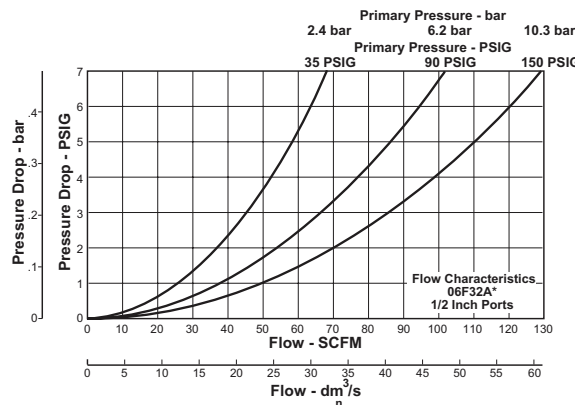

Technical Information

06F Filter Kits & Accessories

Bowl Guard Kit	PS705P
Bowl Kits –	
Poly Bowl –	
Automatic Float Drain	PS722P
Twist Drain	PS732P
Metal Bowl –	
Automatic Float Drain	PS726P
Twist Drain	PS734P
Sight Gauge / Automatic Float Drain	PS723P
Sight Gauge / Twist Drain	PS735P
DPI Replacement Kit	PS781P
Drain Kits –	
Automatic Float Drain	PS506P
Semi-Auto Drain	PS511P
Twist Drain	PS512P
Push 'N' Drain	PS513P
Filter Element Kits –	
40 Micron	PS701P
5 Micron	PS702P
Adsorber	PS731P
Mounting Bracket Kit	PS743P
Sight Gauge Kit	PS914P

Specifications

Bowl Capacity	4.4 Ounces
Sump Capacity	1.75 Ounces
Port Threads	1/4, 3/8, 1/2 Inch

Pressure & Temperature Ratings –

Without Differential Pressure Indicator:
Polycarbonate Bowl – 0 to 150 psig (0 to 10.3 bar)
32°F to 125°F (0°C to 52°C)
Metal Bowl – 0 to 250 psig (0 to 17.2 bar)
32°F to 175°F (0°C to 80°C)
With Differential Pressure Indicator: 0 to 150 psig (0 to 10.3 bar)
32°F to 125°F (0°C to 52°C)
Automatic Float Drain – 15 to 250 psig (1.0 to 17.2 bar)

Weight..... 1.4 lb. (0.6 kg)

Materials of Construction

Body	Zinc
Bowls	Transparent Polycarbonate or Metal (Zinc) With or Without Sight Gauge
Bowl Guards	Steel
Collar	Plastic
Deflector, Shroud & Baffle	Plastic
Drains –	
Twist Drain – Body & Nut	Plastic
Push 'N' Drain –	
Body	Nitrile
Stem	Brass
Automatic Float Drain – Housing, Float	Plastic
Seals	Nitrile
Springs, Push Rod	Stainless Steel
Filter Elements –	
40 Micron (Standard)	Plastic
5 Micron (Optional)	Plastic
Adsorber (Optional)	Activated Charcoal
Seals	Nitrile
Sight Gauge	Polyamide

Product Selection

Filters

Coalescers

Regulators

Filter / Regulators

Lubricators

Combos

Accessories