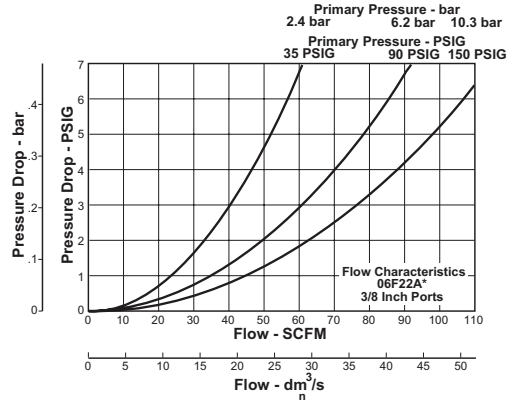

Technical Information

06F Filter Kits & Accessories

Bowl Guard Kit	PS705P
Bowl Kits –	
Poly Bowl –	
Automatic Float Drain	PS722P
Twist Drain	PS732P
Metal Bowl –	
Automatic Float Drain	PS726P
Twist Drain	PS734P
Sight Gauge / Automatic Float Drain	PS723P
Sight Gauge / Twist Drain	PS735P
DPI Replacement Kit	PS781P
Drain Kits –	
Automatic Float Drain	PS506P
Semi-Auto Drain	PS511P
Twist Drain	PS512P
Push 'N' Drain	PS513P
Filter Element Kits –	
40 Micron	PS701P
5 Micron	PS702P
Adsorber	PS731P
Mounting Bracket Kit	PS743P
Sight Gauge Kit	PS914P

Specifications

Bowl Capacity	4.4 Ounces
Sump Capacity	1.75 Ounces
Port Threads	1/4, 3/8, 1/2 Inch

Pressure & Temperature Ratings –

Without Differential Pressure Indicator:
Polycarbonate Bowl – 0 to 150 psig (0 to 10.3 bar)
32°F to 125°F (0°C to 52°C)
Metal Bowl – 0 to 250 psig (0 to 17.2 bar)
32°F to 175°F (0°C to 80°C)
With Differential Pressure Indicator: 0 to 150 psig (0 to 10.3 bar)
32°F to 125°F (0°C to 52°C)
Automatic Float Drain – 15 to 250 psig (1.0 to 17.2 bar)

Weight..... 1.4 lb. (0.6 kg)

Materials of Construction

Body	Zinc
Bowls	Transparent Polycarbonate or Metal (Zinc) With or Without Sight Gauge
Bowl Guards	Steel
Collar	Plastic
Deflector, Shroud & Baffle	Plastic
Drains –	
Twist Drain – Body & Nut	Plastic
Push 'N' Drain –	
Body	Nitrile
Stem	Brass
Automatic Float Drain – Housing, Float	Plastic
Seals	Nitrile
Springs, Push Rod	Stainless Steel
Filter Elements –	
40 Micron (Standard)	Plastic
5 Micron (Optional)	Plastic
Adsorber (Optional)	Activated Charcoal
Seals	Nitrile
Sight Gauge	Polyamide

Product Selection

Filters

Coalescers

Regulators

Filter / Regulators

Lubricators

Combos

Accessories