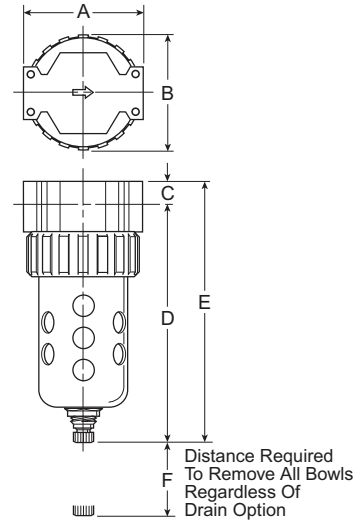

### Features

- Excellent water removal efficiency.
- Unique deflector plate and shroud creates a swirling of the air stream ensuring maximum water and dirt separation.
- Large filter element surface guarantees low pressure drop and increased element life.
- Optional Push 'N' Drain requires only fingertip touch to drain. Optional automatic float drain available.
- Shown with recommended metal bowl guard.
- High Flow: 1/4" – 53 SCFM§  
 3/8" – 80 SCFM§  
 1/2" – 85 SCFM§

Distance Required To Remove All Bowls Regardless Of Drain Option

Port Size	NPT	
	Twist Drain	Automatic Float Drain
Poly Bowl† / Metal Guard		
1/4"	<b>06F12A*</b>	<b>06F16A*</b>
3/8"	<b>06F22A*</b>	<b>06F26A*</b>
1/2"	<b>06F32A*</b>	<b>06F36A*</b>
Metal Bowl / Sight Gauge		
1/4"	<b>06F14A*</b>	<b>06F18A*</b>
3/8"	<b>06F24A*</b>	<b>06F28A*</b>
1/2"	<b>06F34A*</b>	<b>06F38A*</b>

06F Filter Dimensions		
<b>A</b> 2.81 (71)	<b>B</b> 2.74 (70)	<b>C</b> .53 (13)
<b>D</b> 5.69 (145)	<b>D†</b> 5.74 (146)	<b>E</b> 6.22 (158)
<b>E†</b> 6.27 (159)	<b>F</b> 2.25 (57)	

Inches (mm)

† With Automatic Float Drain

## Ordering Information

Port Size	Bowl Options		Elements	Engineering Level	Options	Port Type
1 1/4 Inch	<u>Polycarbonate Bowl</u>	<u>Metal Bowl</u>	<b>A</b> 40 Micron	* Will be Entered at Factory	<b>Blank</b> <b>None</b>	<b>Blank</b> <b>NPT</b>
2 3/8 Inch	1 Twist Drain	3 Twist Drain	<b>B</b> 5 Micron		<b>P</b> Differential Pressure Indicator	1* BSPP
3 1/2 Inch	2 Metal Bowl Guard / Twist Drain	4 Sight Gauge / Twist Drain	<b>Z</b> Adsorber			2 BSPT
	5 Auto Float Drain	7 Auto Float Drain				
	6 Metal Bowl Guard / Auto Float Drain	8 Sight Gauge / Auto Float Drain				