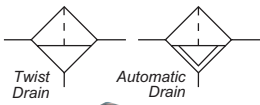

### Features

- Excellent water removal efficiency.
- Unique deflector plate and shroud creates a swirling of the air stream ensuring maximum water and dirt separation.
- Large filter element surface guarantees low pressure drop and increased element life.
- Optional Push 'N' Drain requires only fingertip touch to drain. Optional automatic float drain available.
- Shown with recommended metal bowl guard.
- High Flow: 1/4" – 53 SCFM§  
 3/8" – 80 SCFM§  
 1/2" – 85 SCFM§

Distance Required To Remove All Bowls Regardless Of Drain Option

Port Size	NPT	
	Twist Drain	Automatic Float Drain
Poly Bowl† / Metal Guard		
1/4"	<b>06F12A*</b>	<b>06F16A*</b>
3/8"	<b>06F22A*</b>	<b>06F26A*</b>
1/2"	<b>06F32A*</b>	<b>06F36A*</b>
Metal Bowl / Sight Gauge		
1/4"	<b>06F14A*</b>	<b>06F18A*</b>
3/8"	<b>06F24A*</b>	<b>06F28A*</b>
1/2"	<b>06F34A*</b>	<b>06F38A*</b>