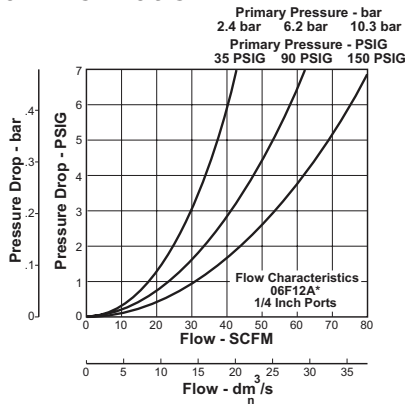

Technical Information

06F Filter Kits & Accessories

Bowl Guard Kit	PS705P
Bowl Kits –	
Poly Bowl –	
Automatic Float Drain	PS722P
Twist Drain	PS732P
Metal Bowl –	
Automatic Float Drain	PS726P
Twist Drain	PS734P
Sight Gauge / Automatic Float Drain	PS723P
Sight Gauge / Twist Drain	PS735P
DPI Replacement Kit	PS781P
Drain Kits –	
Automatic Float Drain	PS506P
Semi-Auto Drain	PS511P
Twist Drain	PS512P
Push 'N' Drain	PS513P
Filter Element Kits –	
40 Micron	PS701P
5 Micron	PS702P
Adsorber	PS731P
Mounting Bracket Kit	PS743P
Sight Gauge Kit	PS914P

Specifications

Bowl Capacity	4.4 Ounces
Sump Capacity	1.75 Ounces
Port Threads	1/4, 3/8, 1/2 Inch

Pressure & Temperature Ratings –

Without Differential Pressure Indicator:
Polycarbonate Bowl – 0 to 150 psig (0 to 10.3 bar)
32°F to 125°F (0°C to 52°C)
Metal Bowl – 0 to 250 psig (0 to 17.2 bar)
32°F to 175°F (0°C to 80°C)
With Differential Pressure Indicator: 0 to 150 psig (0 to 10.3 bar)
32°F to 125°F (0°C to 52°C)
Automatic Float Drain – 15 to 250 psig (1.0 to 17.2 bar)

Weight..... 1.4 lb. (0.6 kg)

Materials of Construction

Body	Zinc
Bowls	Transparent Polycarbonate or Metal (Zinc) With or Without Sight Gauge
Bowl Guards	Steel
Collar	Plastic
Deflector, Shroud & Baffle	Plastic
Drains –	
Twist Drain – Body & Nut	Plastic
Push 'N' Drain –	
Body	Nitrile
Stem	Brass
Automatic Float Drain – Housing, Float	Plastic
Seals	Nitrile
Springs, Push Rod	Stainless Steel
Filter Elements –	
40 Micron (Standard)	Plastic
5 Micron (Optional)	Plastic
Adsorber (Optional)	Activated Charcoal
Seals	Nitrile
Sight Gauge	Polyamide

Product Selection

Filters

Coalescers

Regulators

Filter / Regulators

Lubricators

Combos

Accessories