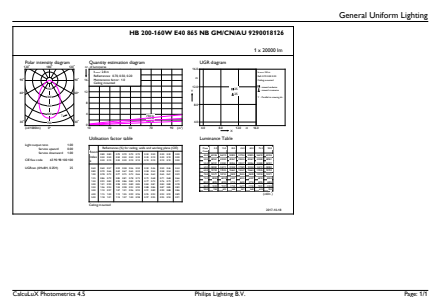

400W E40 T50 NB 70D 865 6500K