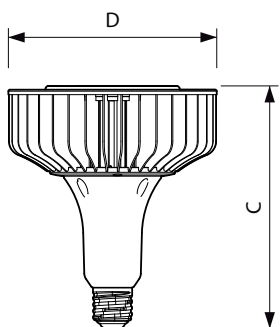

TrueForce LED Industrial and Retail (Highbay – HPI/SON/HPL)

Warm Up Time to 60% Light (Nom)	0.7 s
Power Factor (Nom)	0.9
Lamp Current at 220V	1900 mA
Voltage (Nom)	110-277 V
Temperature	
T-Case Maximum (Nom)	100 °C
Controls and Dimming	
Dimmable	No
Approval and Application	
Energy Efficiency Label (EEL)	A+

Product Data	
Full product code	871869676936200
Order product name	TrueForce Core HB 200-160W E40 865 NB GM
EAN/UPC - Product	8718696769362
Order code	929001812608
Numerator - Quantity Per Pack	1
Numerator - Packs per outer box	2
Material Nr. (12NC)	929001812608
Net Weight (Piece)	1.300 kg

Warnings and Safety

Dimensional drawing

Bulb T50 180-400W 20000lm 6500K E40 ND

Product	D	C
TrueForce Core HB 200-160W E40 865 NB GM	211 mm	252 mm