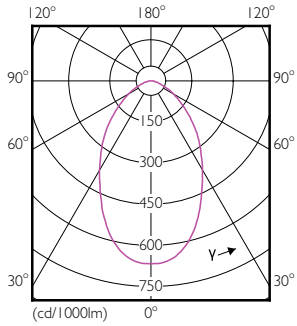

TrueForce LED Industrial and Retail (Highbay – HPI/SON/HPL)

Photometric data