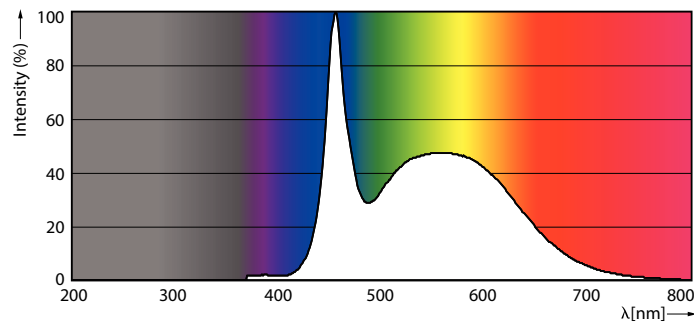

### Product data

General Information	
Cap-Base	E40 [ E40]
Nominal Lifetime (Nom)	25000 h
Switching Cycle	50000X
Technical Type	160-400W
Light Technical	
Color Code	865 [ CCT of 6500K]
Beam Angle (Nom)	70 °
Luminous Flux (Nom)	20000 lm
Luminous Flux (Rated) (Nom)	20000 lm
Color Designation	Cool Daylight

Correlated Color Temperature (Nom)	6500 K
Luminous Efficacy (rated) (Nom)	125.00 lm/W
Color Consistency	<6
Color Rendering Index (Nom)	80
LLMF At End Of Nominal Lifetime (Nom)	70 %
Operating and Electrical	
Input Frequency	50 to 60 Hz
Power (Nom)	160 W
Lamp Current (Nom)	1900 mA
Wattage Equivalent	400 W
Starting Time (Nom)	0.7 s

### Photometric data

400W E40 T50

400W E40 T50 NB 70D 865 6500K

## Photometric data

400W E40 T50 70D 865 6500K