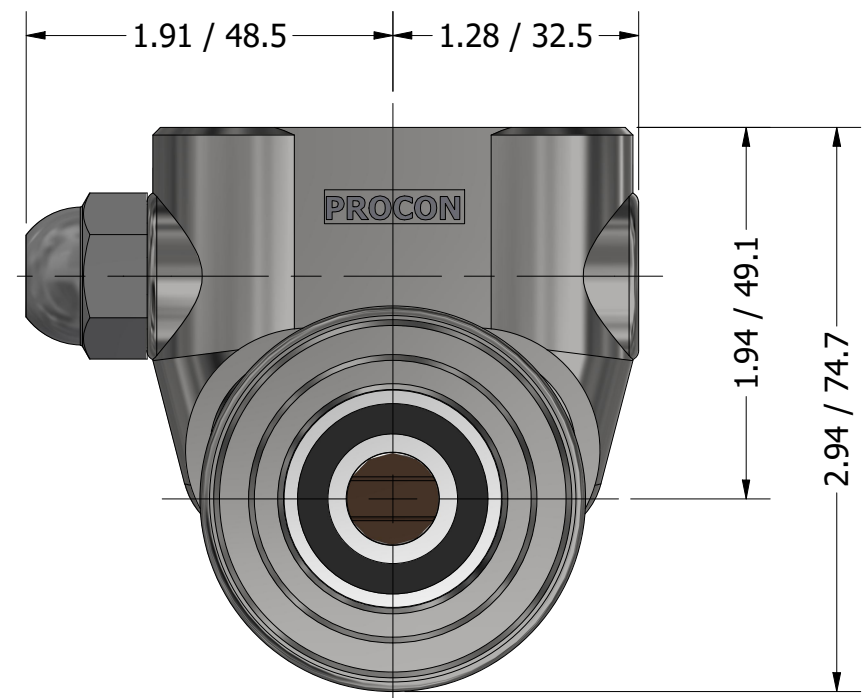

**SERIES 3  
 ROTARY VANE PUMP  
 CLAMP-ON STYLE  
 "B" MOUNTING  
 3/8" NPT PORTS  
 WITH RELIEF VALVE**

3/8" NPT  
 INLET/OUTLET PORTS

**PROCON**<sup>®</sup>

custom | fluid | solutions<sup>®</sup>

a division of **Standex**

W1102