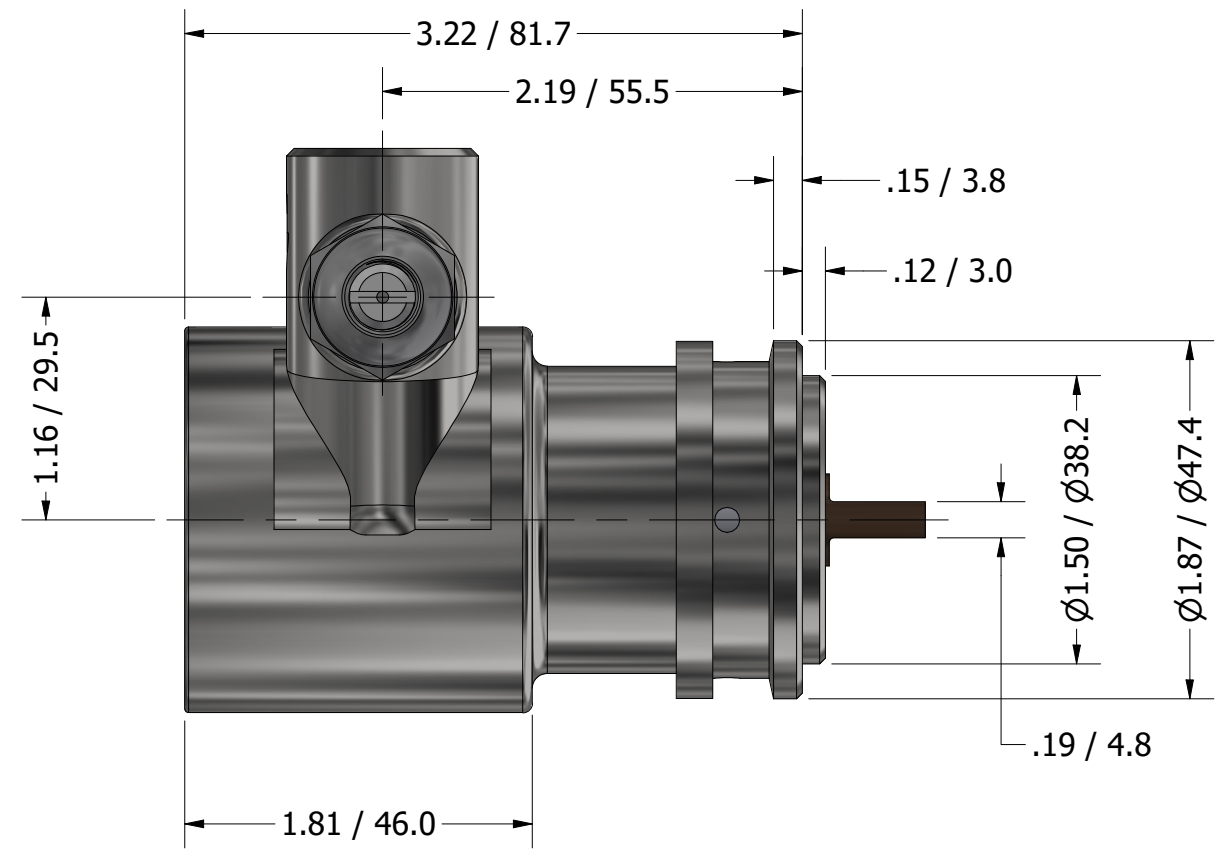

**SERIES 3  
 ROTARY VANE PUMP  
 CLAMP-ON STYLE  
 "B" MOUNTING  
 3/8" NPT PORTS  
 WITH RELIEF VALVE**

3/8" NPT  
 INLET/OUTLET PORTS

**PROCON**<sup>®</sup>

custom | fluid | solutions<sup>®</sup>

a division of **Standex**

W1102