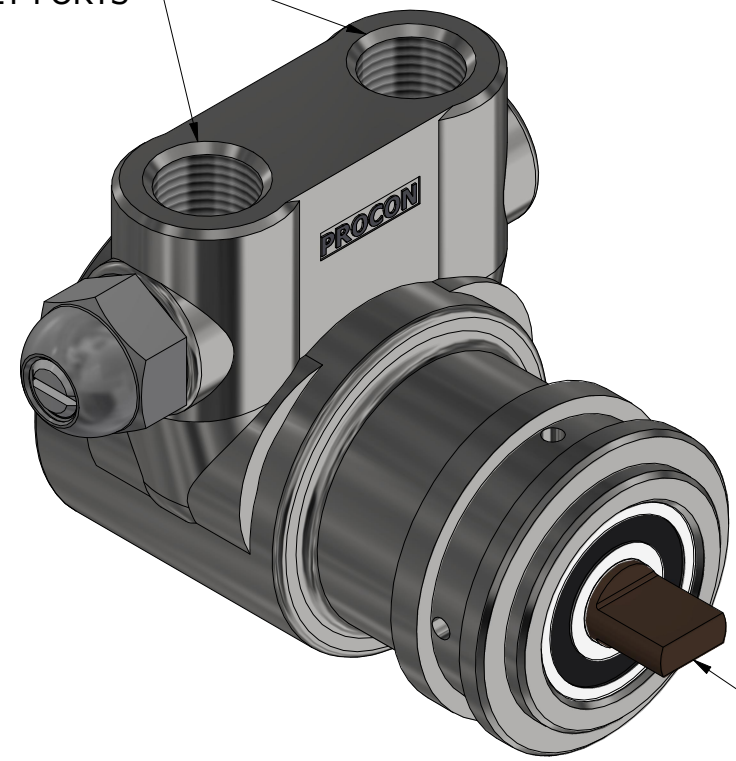

**SERIES 3  
 ROTARY VANE PUMP  
 CLAMP-ON STYLE  
 "B" MOUNTING  
 3/8" NPT PORTS  
 WITH RELIEF VALVE**

3/8" NPT  
 INLET/OUTLET PORTS

**PROCON**<sup>®</sup>

custom | fluid | solutions<sup>®</sup>

a division of **Standex**

W1102