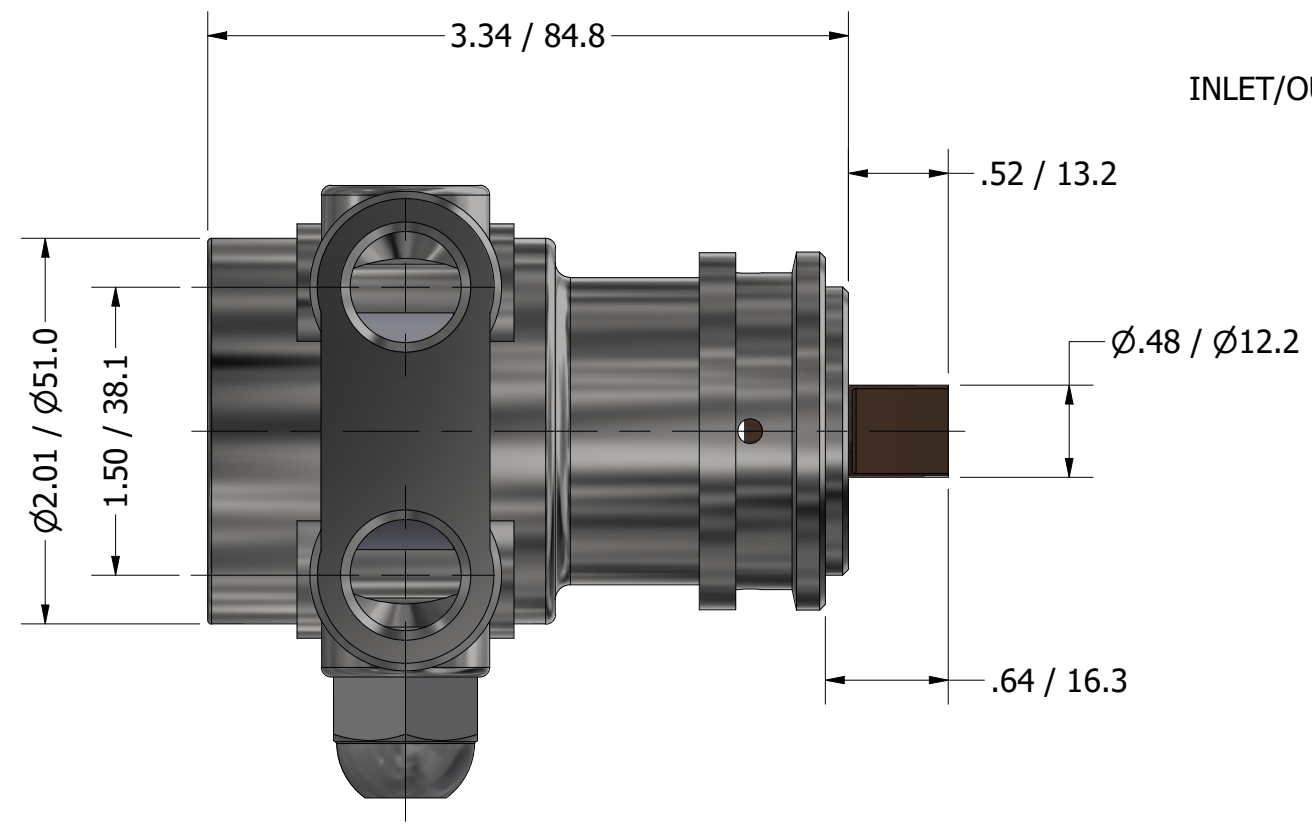

**SERIES 3  
 ROTARY VANE PUMP  
 CLAMP-ON STYLE  
 "B" MOUNTING  
 3/8" NPT PORTS  
 WITH RELIEF VALVE**

3/8" NPT  
 INLET/OUTLET PORTS

**PROCON**<sup>®</sup>

custom | fluid | solutions<sup>®</sup>

a division of **Standex**

W1102